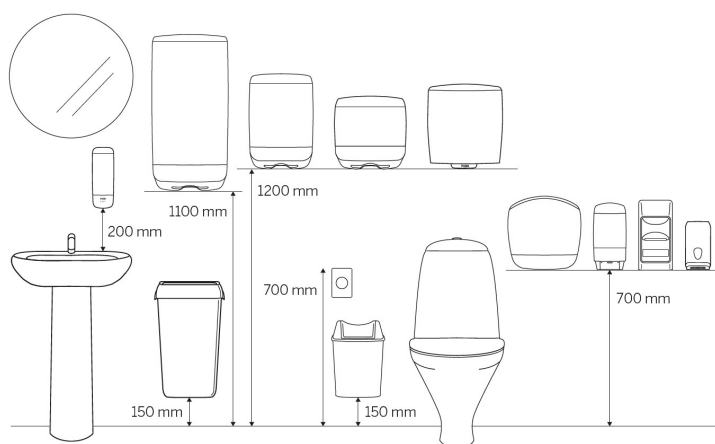

### Product

Length/Depth	172 mm	Colour	Black
Width	152 mm	Gross weight	0.937 kg
Height	400 mm		

### Trading unit

Length/Depth	407 mm	Gross weight	1.132 kg	EAN
Width	160 mm	Consumer packs/trading unit	1	
Height	186 mm			

## Pallet

Length/Depth 1,200 mm

Gross weight 106.654 kg

EAN

Width 800 mm

Trading units / pallet 72

Height 1,266 mm

## Measurements and Installing